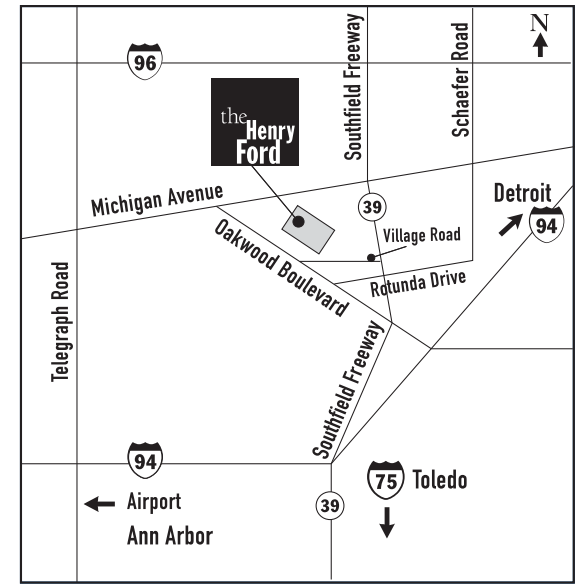

## Lovett Hall Daytime Guest Parking

Automotive Hall of Fame

Blue Security Gate

Oakwood Boulevard

HenryFordMuseum®

PROMENADE

Clocktower Entrance

Enter at IMAX

Village Road

Main Entrance

South Entrance

Josephine Ford Plaza

## Lovett Hall Daytime Event Guest Parking

Please park and enter at IMAX and proceed along the front of *Henry Ford Museum* via Prechter Promenade. Turn left at the end, go through the Museum and exit to Lovett Hall.