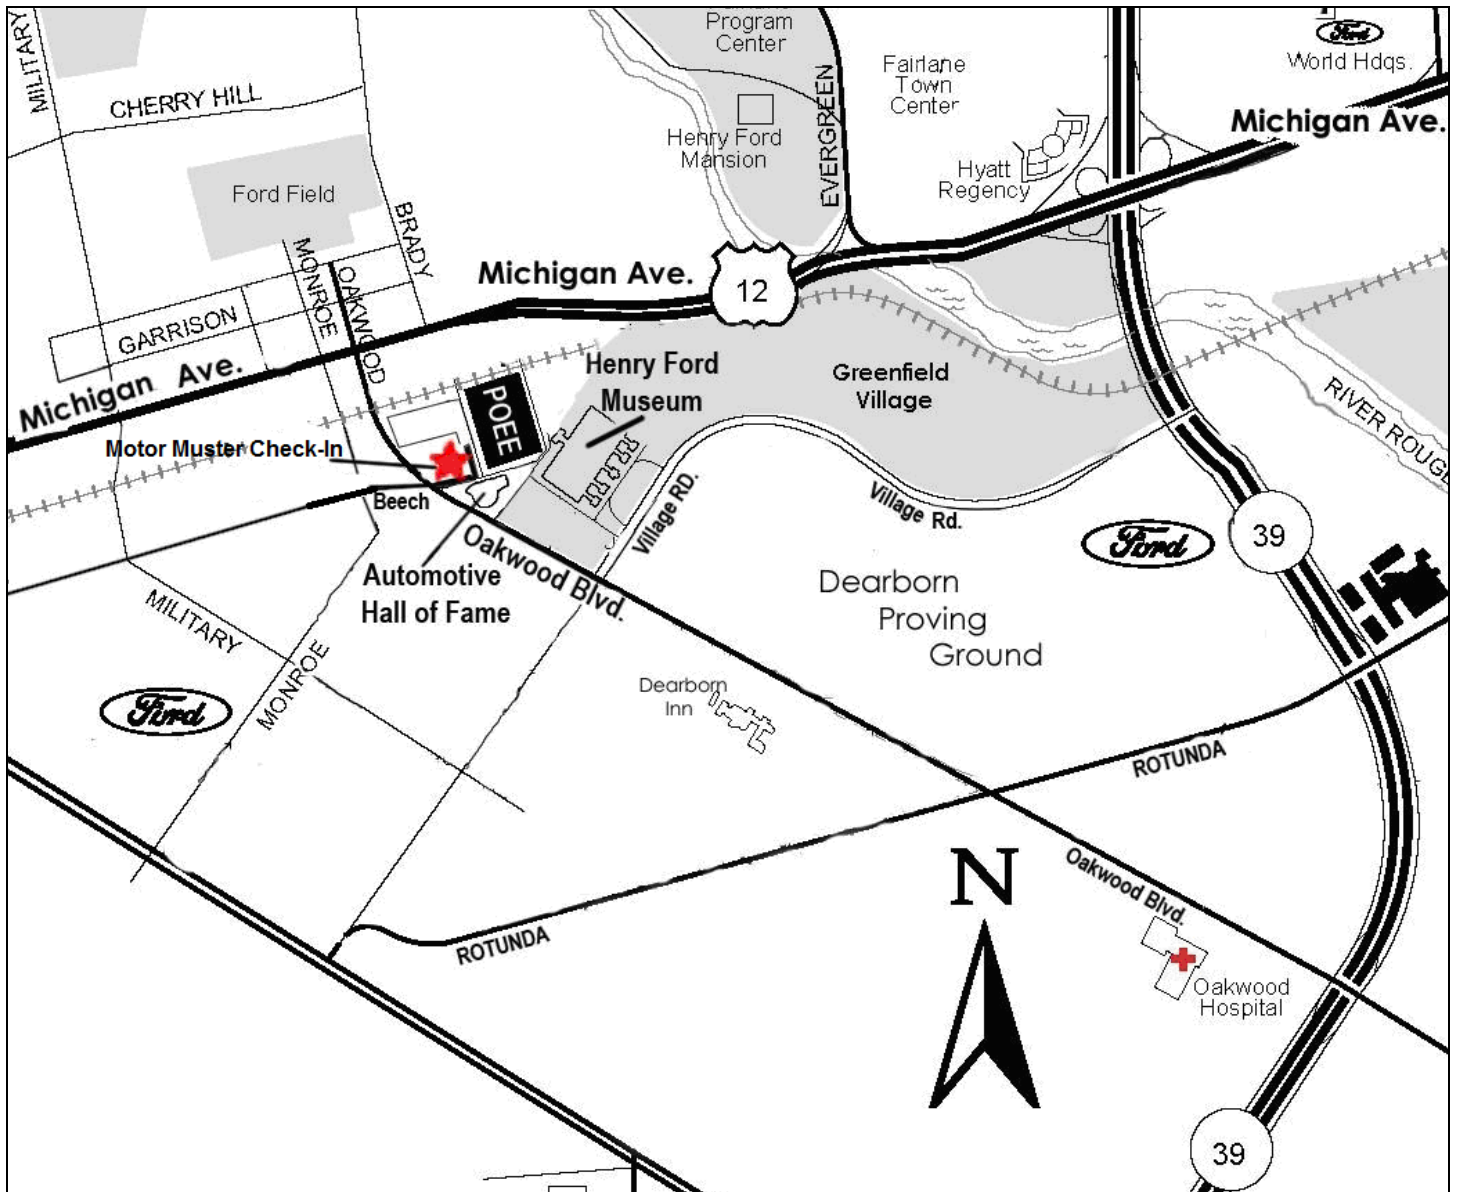

MAP TO POEE

(FORD POWERTRAIN OPERATIONS AND ENGINE ENGINEERING BUILDING)

The POEE (FORD Powertrain Operations and Engine Engineering Building) parking lot for registration and modern vehicle parking is located off of Oakwood Boulevard on Beech Street. It is just north of the Automobile Hall of Fame. Look for signs directing you to the Check-In area when you arrive for Motor Muster.