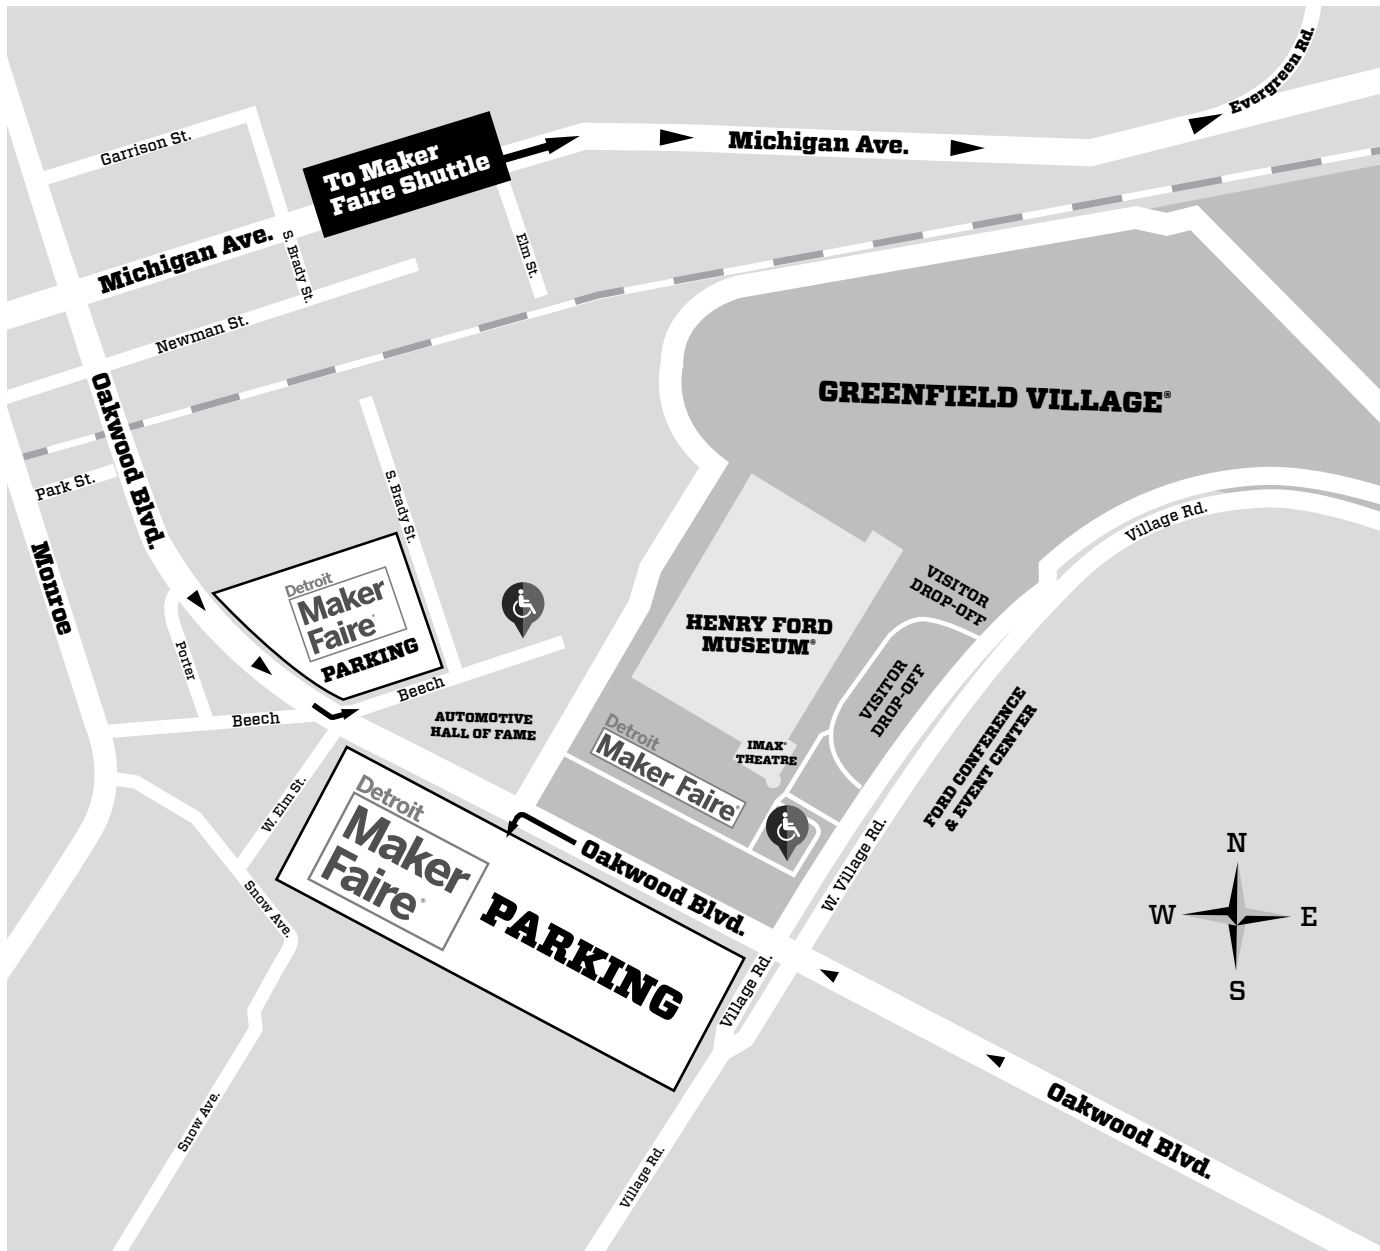

Detroit

Maker Faire®

Parking & Offsite Shuttle Map

Parking & Drop-off

Attendants will be on duty to direct guests to various Ford Motor Company lots off Oakwood Boulevard. Both lots are directly across from and next to Henry Ford Museum (visit www.thehenryford.org/events/makerFaire.aspx for parking maps). After you have parked, follow the signs to one of the entrances. Parking is free of charge Maker Faire weekend only. Expanded parking for the physically challenged is located near the IMAX® Theatre entrance; see map for other locations. Visitor drop-off areas are located near the Henry Ford Museum Clocktower and Greenfield Village® entrances. Attendants will be present to assist, but drop-off time is limited. Vehicles left unattended in drop-off and no-parking areas will be towed.

Shuttle

Please check MakerFaireDetroit.com for parking information, directions and shuttle information.

Directions to UM Dearborn, Fairlane Center Campus

1. Head northwest on Oakwood Blvd. toward E. Michigan Ave.
2. Turn right onto Michigan Ave.
3. Take a slight left toward Evergreen Rd.
4. Continue straight on Evergreen Rd. to Hubbard Dr.
5. Turn right (east) on Hubbard Dr.
6. Make a left turn (westbound side of Hubbard Dr.), enter University of Michigan Dearborn, Fairlane Center Campus. 19000 Hubbard Dr., Dearborn, MI 48128. Follow signs to Maker Faire shuttle.

Transportation

Day-of Parking & Traffic Updates

Check real-time parking and traffic updates by following us on Twitter (@thehenryford and @makerfaire). Information will be tagged with #MakerFaireDetroit.