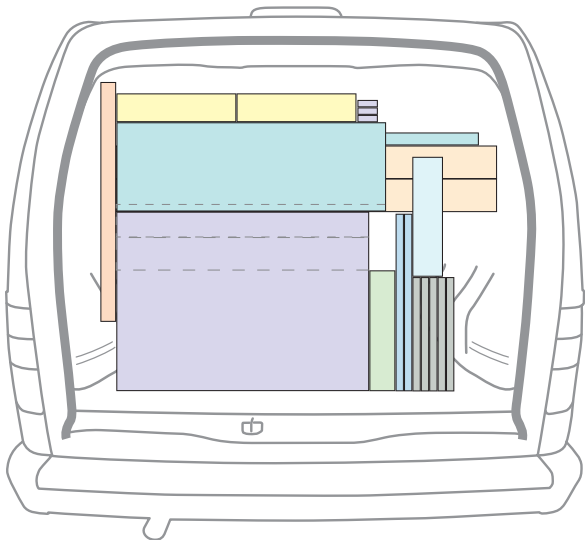

IKEA living room set = chair, desk, loveseat, coffee table, media center = 22 boxes