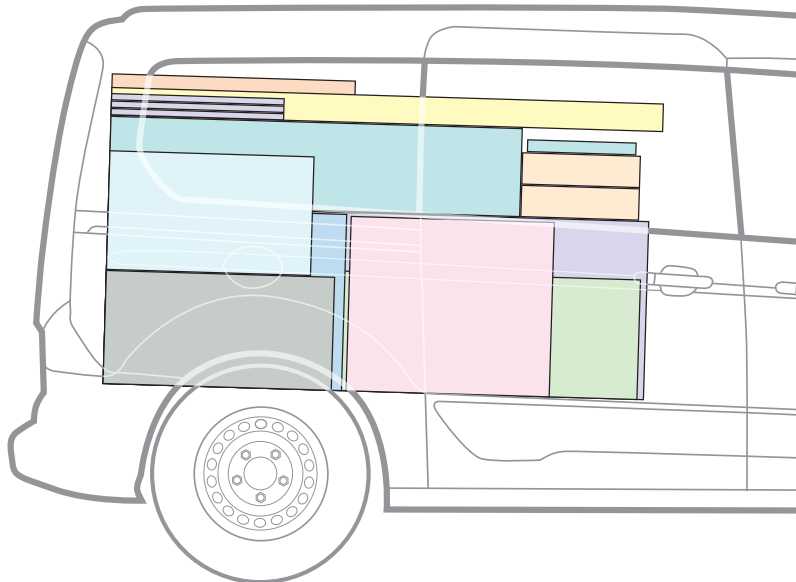

IKEA living room set = chair, desk, loveseat, coffee table, media center = 22 boxes