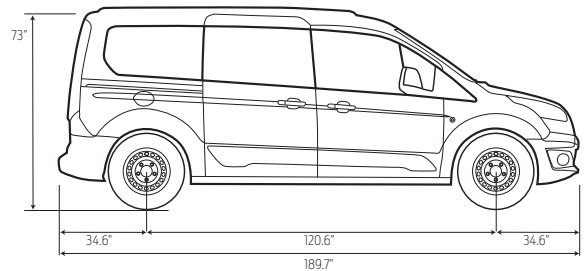

IKEA living room set = chair, desk, loveseat, coffee table, media center = 22 boxes