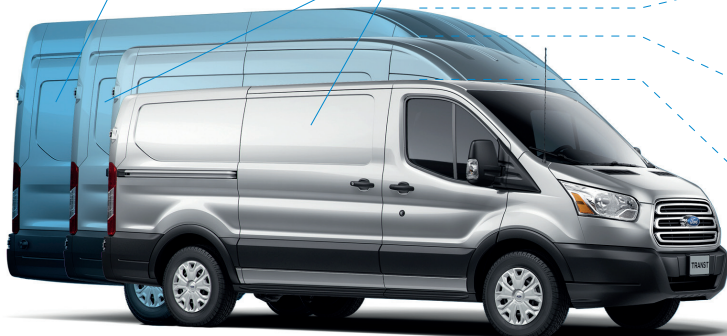

Extended body length

Standard body length

**High roof**

Vehicle height: 110.2"  
Interior cargo height: 81.5"

**Medium roof**

Vehicle height: 100.8"  
Interior cargo height: 72.0"

**Low roof**

Vehicle height: 83.2"  
Interior cargo height: 55.8"

Regular wheelbase 129.9"

Long wheelbase 147.6"

Transit is available in two wheelbases, standard and extended body lengths, three roof heights, and in chassis cab, cutaway and wagon configurations.

110.2"

100.8"

83.2"